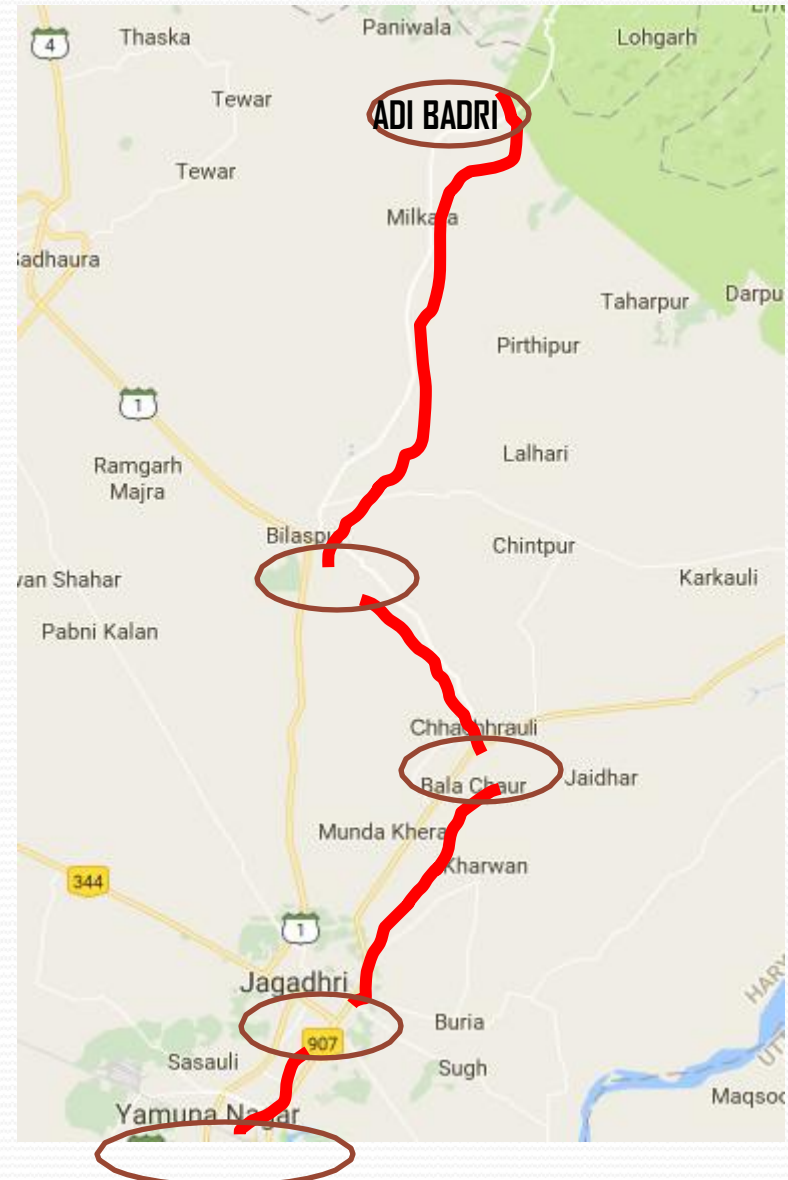

National Sarasvati Mahotsav 2017 (28th Jan- 1st Feb)

SARASVATI HERITAGE YATRA

DAY 1 Saturday

28TH January, 2017

From	To	Place	Programme
10.00 AM	10.30 AM	ADIBADRI	Poojan and Yatra Prarambh
11.00 AM	1.00 PM	BILASPUR	JAN SABHA
3.00 PM	3.10 PM	CHHACHHRAULI	
3.40 PM	4.10 PM	JAGADHARI	
4.30 PM		SARASVATI NAGAR	PROG & STAY

National Sarasvati Mahotsav 2017 (28th Jan- 1st Feb)

SARASVATI HERITAGE YATRA

DAY 2 SUNDAY

29TH January, 2017

From	To	Place	Programme
8.00 AM		SARASVATI NAGAR	Prarambh
08.45 AM	09.50 AM	NARAINGARH	PROGRAMME
1.00 PM	3.00 PM	PANCHKULA	PROGRAMME
3.30 PM	3.40 PM	BARWALA	
4.10 PM	4.10 PM	SHAZADPUR	
4.40 PM	4.50 PM	SAHA	
5.15 PM	5.25 PM	AMBALA CANTT	
6.00 PM		AMBALA CITY	PROG & STAY

National Sarasvati Mahotsav 2017 (28th Jan- 1st Feb)

SARASVATI HERITAGE YATRA DAY 3 MONDAY 30TH January, 2017

From	To	Place	Programme
8.00 AM		AMBALA CITY	Yatra Prarambh
10.00 AM	10.10 AM	THOL (ISMALABAAD)	
11.10 AM	12.00 PM	SHAHABAD	
1.00 PM	1.10 PM	PIPLI	
2.10 PM	2.40 PM	BRAHAMSAROVER	
4.00 PM	5.00 PM	JYOTISER	AARTI AND PROGRAMME
6.00 PM		PEHOWA	NIGHT PROGRAMME AND STAY

National Sarasvati Mahotsav 2017 (28th Jan- 1st Feb)

SARASVATI HERITAGE YATRA DAY 5 WEDNESDAY 1st February, 2017

From	To	Place	Programme
8.00 AM		HISSAR	Yatra Prarambh
9.00 AM	9.30AM	AGROHA	
10.30AM	11.30 AM	FATEHABAD	PROGRAMME
2.00 PM		SIRSA	CLOSING CEREMONY