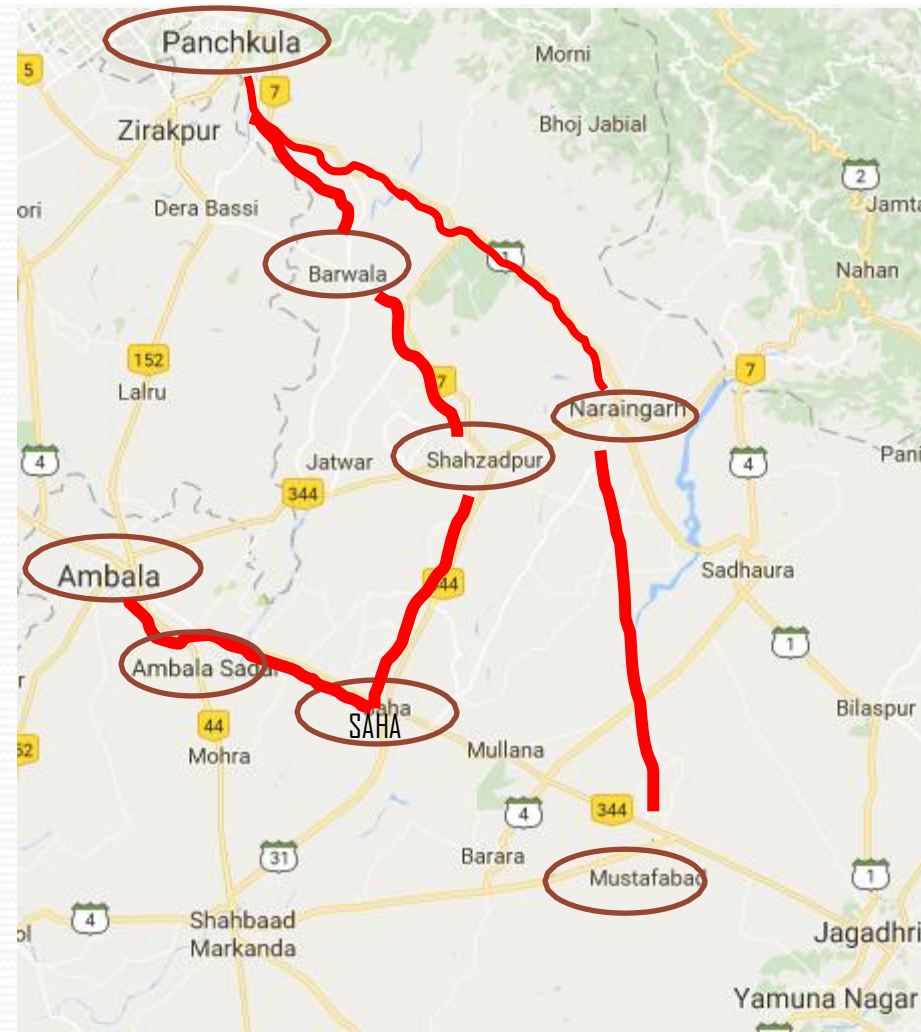

National Sarasvati Mahotsav 2017 (28th Jan- 1st Feb)

SARASVATI HERITAGE YATRA

DAY 1 Saturday

28TH January, 2017

From	To	Place	Programme
10.00 AM	10.30 AM	ADIBADRI	Poojan and Yatra Prarambh
11.00 AM	1.00 PM	BILASPUR	JAN SABHA
3.00 PM	3.10 PM	CHHACHHRAULI	
3.40 PM	4.10 PM	JAGADHARI	
4.30 PM		SARASVATI NAGAR	PROG & STAY

National Sarasvati Mahotsav 2017 (28th Jan- 1st Feb)

SARASVATI HERITAGE YATRA

DAY 2 SUNDAY

29TH January, 2017

From	To	Place	Programme
8.00 AM		SARASVATI NAGAR	Prarambh
08.45 AM	09.50 AM	NARAINGARH	PROGRAMME
1.00 PM	3.00 PM	PANCHKULA	PROGRAMME
3.30 PM	3.40 PM	BARWALA	
4.10 PM	4.10 PM	SHAZADPUR	
4.40 PM	4.50 PM	SAHA	
5.15 PM	5.25 PM	AMBALA CANTT	
6.00 PM		AMBALA CITY	PROG & STAY

National Sarasvati Mahotsav 2017 (28th Jan- 1st Feb)

SARASVATI HERITAGE YATRA DAY 3 MONDAY 30TH January, 2017

From	To	Place	Programme
8.00 AM		AMBALA CITY	Yatra Prarambh
10.00 AM	10.10 AM	THOL (ISMALABAAD)	
11.10 AM	12.00 PM	SHAHABAD	
1.00 PM	1.10 PM	PIPLI	
2.10 PM	2.40 PM	BRAHAMSAROVER	
4.00 PM	5.00 PM	JYOTISER	AARTI AND PROGRAMME
6.00 PM		PEHOWA	NIGHT PROGRAMME AND STAY

National Sarasvati Mahotsav 2017 (28th Jan- 1st Feb)

SARASVATI HERITAGE YATRA DAY 5 WEDNESDAY 1st February, 2017

From	To	Place	Programme
8.00 AM		HISSAR	Yatra Prarambh
9.00 AM	9.30AM	AGROHA	
10.30AM	11.30 AM	FATEHABAD	PROGRAMME
2.00 PM		SIRSA	CLOSING CEREMONY