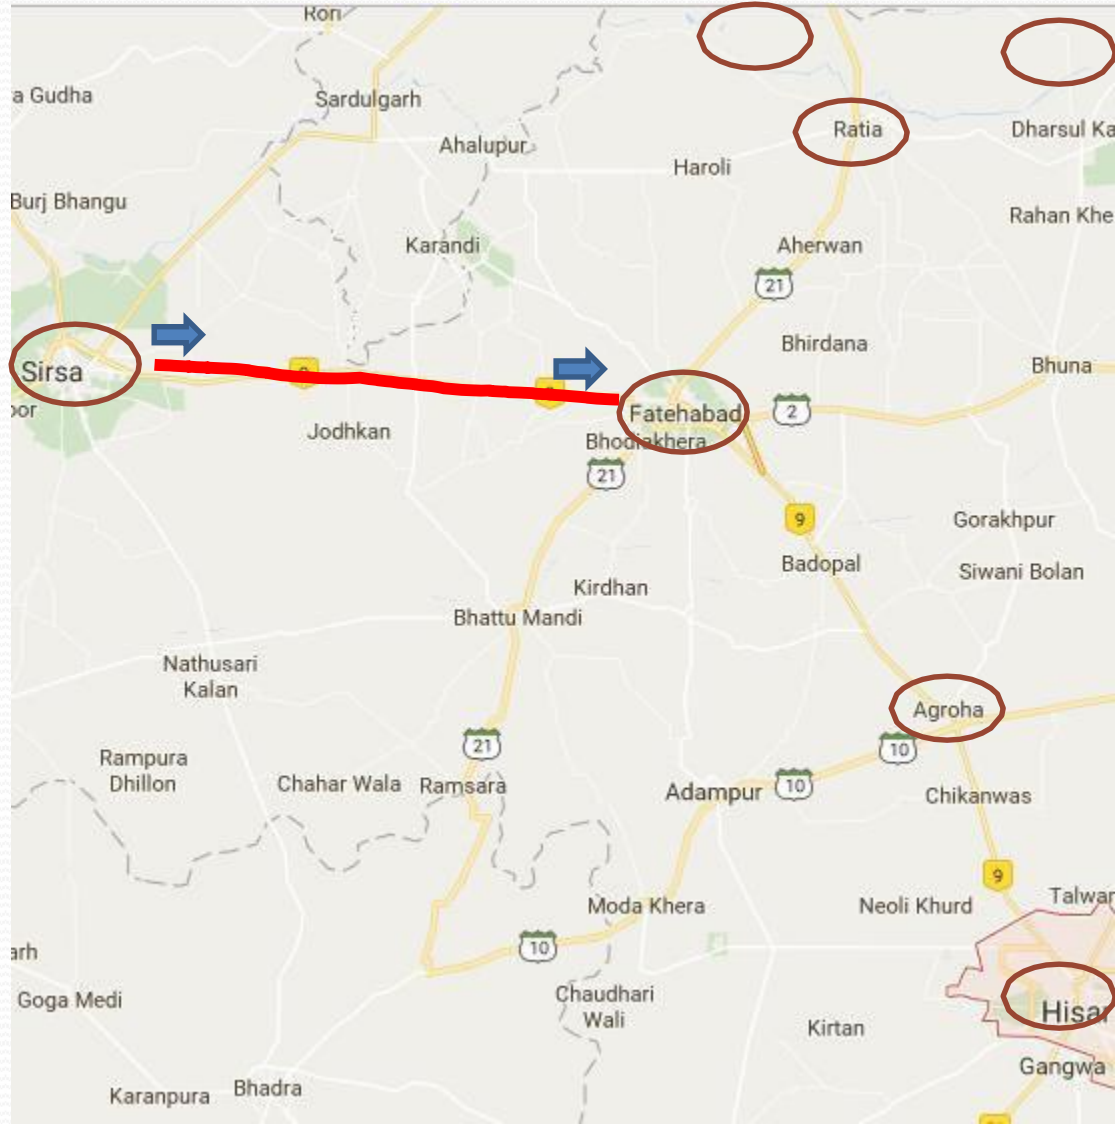

## International Sarasvati Mahotsav 2018 ( 18<sup>th</sup> to 22<sup>nd</sup> Jan)

**SARASVATI HERITAGE YATRA**  
**DAY 1 FRIDAY**  
**19<sup>nd</sup> January, 2018**

From	To	Place	Programme
11.00 AM		SIRSA	Yatra Prarambh
03.30PM		FATEHABAD	PROGRAMME & STAY

## International Sarasvati Mahotsav 2018 ( 18<sup>th</sup> to 22<sup>nd</sup> Jan)

**SARASVATI HERITAGE YATRA**  
**DAY 2<sup>nd</sup> SATURDAY**  
**20<sup>th</sup> January, 2018**

From	To	Place	Programme
9.00 AM		FATEHABAD	Yatra Prarambh
12.00 noon	01.30 PM	AGROHA	PROGRAMME
03.30 PM		HISSAR	PROGRAMME & STAY

## International Sarasvati Mahotsav 2018 ( 18<sup>th</sup> to 22<sup>nd</sup> Jan)

## International Sarasvati Mahotsav 2018 ( 18<sup>th</sup> to 22<sup>nd</sup> Jan)

**SARASVATI HERITAGE YATRA**  
**DAY 4 SUNDAY**  
**22<sup>nd</sup> January, 2018**

From	To	Place	Programme
9.00 AM		KAITHAL	Yatra Prarambh
11.00 AM		PEHOWA	CONCLUDE AT PEHOWA