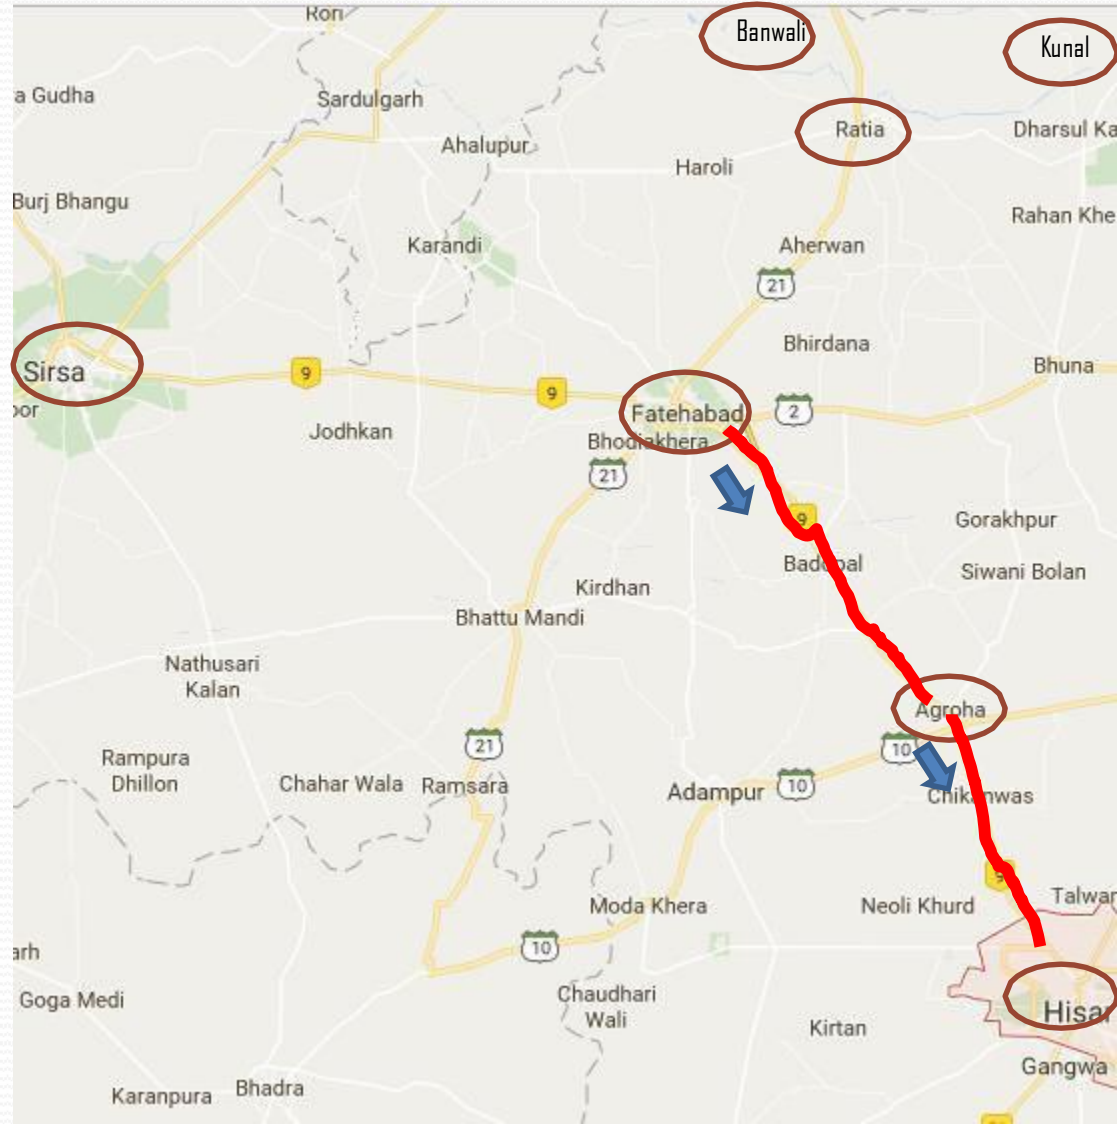

## International Sarasvati Mahotsav 2018 ( 18<sup>th</sup> to 22<sup>nd</sup> Jan)

**SARASVATI HERITAGE YATRA**  
**DAY 1 FRIDAY**  
**19<sup>nd</sup> January, 2018**

From	To	Place	Programme
11.00 AM		SIRSA	Yatra Prarambh
03.30PM		FATEHABAD	PROGRAMME & STAY

## International Sarasvati Mahotsav 2018 ( 18<sup>th</sup> to 22<sup>nd</sup> Jan)

**SARASVATI HERITAGE YATRA**  
**DAY 2<sup>nd</sup> SATURDAY**  
**20<sup>th</sup> January, 2018**

From	To	Place	Programme
9.00 AM		FATEHABAD	Yatra Prarambh
12.00 noon	01.30 PM	AGROHA	PROGRAMME
03.30 PM		HISSAR	PROGRAMME & STAY

## International Sarasvati Mahotsav 2018 ( 18<sup>th</sup> to 22<sup>nd</sup> Jan)

## International Sarasvati Mahotsav 2018 ( 18<sup>th</sup> to 22<sup>nd</sup> Jan)

**SARASVATI HERITAGE YATRA**  
**DAY 4 SUNDAY**  
**22<sup>nd</sup> January, 2018**

From	To	Place	Programme
9.00 AM		KAITHAL	Yatra Prarambh
11.00 AM		PEHOWA	CONCLUDE AT PEHOWA