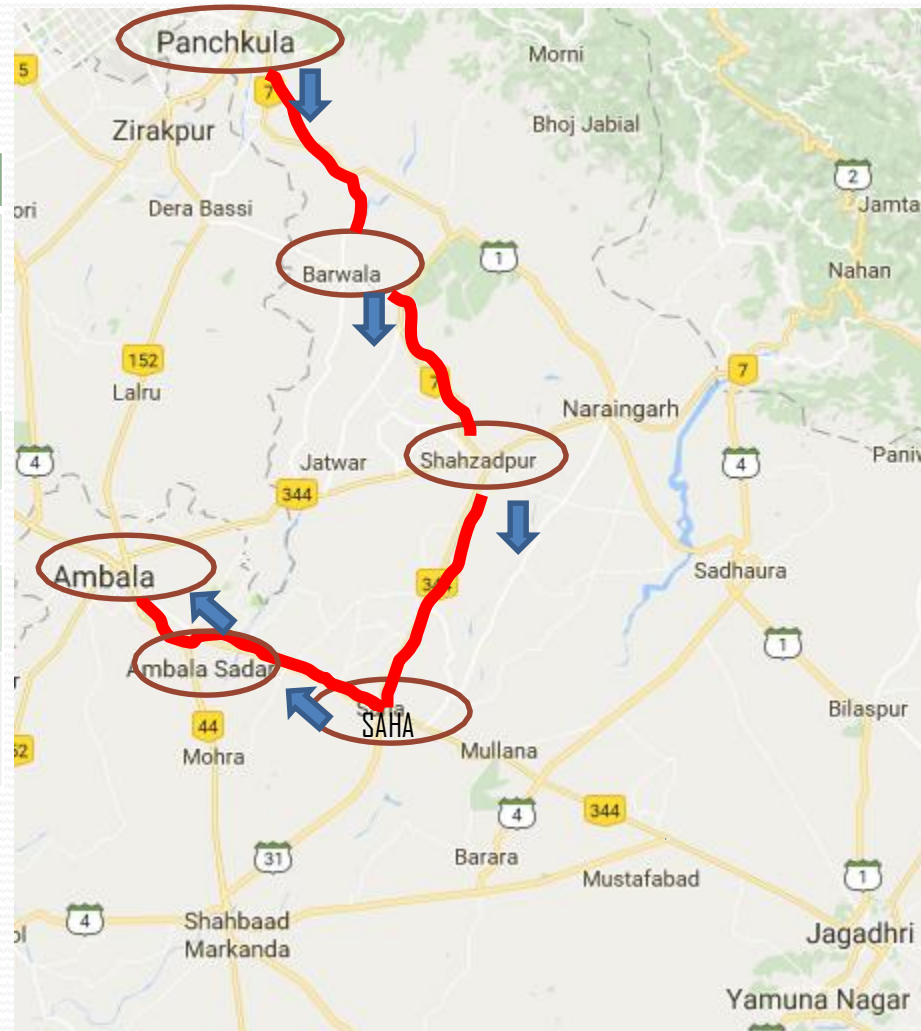

International Sarasvati Mahotsav 2018 (18th to 22nd Jan)

SARASVATI HERITAGE YATRA DAY 1 THURSDAY 18TH January, 2018

From	To	Place	Programme
10.00 AM	10.30 AM	ADIBADRI	Poojan and Yatra Prarambh
11.30 AM	1.00 PM	BILASPUR	JAN SABHA
2.00 PM	3.00 PM	JAGADHARI	JAN SABHA
4.00 PM		SARASVATI NAGAR	PROG & STAY

International Sarasvati Mahotsav 2018 (18th to 22nd Jan)

SARASVATI HERITAGE YATRA DAY 2 FRIDAY 19TH January, 2018

From	To	Place	Programme
9.00 AM		SARASVATI NAGAR	Prarambh
10.00 AM	11.00 AM	NARAINGARH	PROGRAMME
12.00 noon	01.00 PM	Raipurrani	PROGRAMME
2.00 PM	4.00 PM	Panchkula	PROGRAMME & STAY.

International Sarasvati Mahotsav 2018 (18th to 22nd Jan)

SARASVATI HERITAGE YATRA

DAY 3 SATURDAY

20th January, 2018

From	To	Place	Programme
9.00 AM		PANCHKULA	Yatra Prarambh
10.00 AM	10.30 AM	BARWALA	PROGRAMME
11.00 AM	11.30 AM	SEHZADPUR	PROGRAMME
12.00 noon	12.30 PM	SAHA	PROGRAMME
1.30 PM	02.00 PM	AMBALA CANT.	PROGRAMME
4.00 PM		AMBALA CITY	NIGHT PROGRAMME AND STAY

International Sarasvati Mahotsav 2018 (18th to 22nd Jan)

SARASVATI HERITAGE YATRA DAY 4 SUNDAY 21th January, 2018

From	To	Place	Programme
09.00 AM		AMBALA CITY	Yatra Prarambh
10.30 AM	11.00 AM	THOL (ISMALABAD)	PROGRAMME
12.30 PM	01.00 PM	SHAHABAD	PROGRAMME
1.30 PM	2.00 PM	PIPLI	PROGRAMME
2.30 PM	3.30 PM	BRAHMA SAROVAR	PROGRAMME
4.30 PM		JYOTISAR	NIGHT PROGRAMME AND STAY