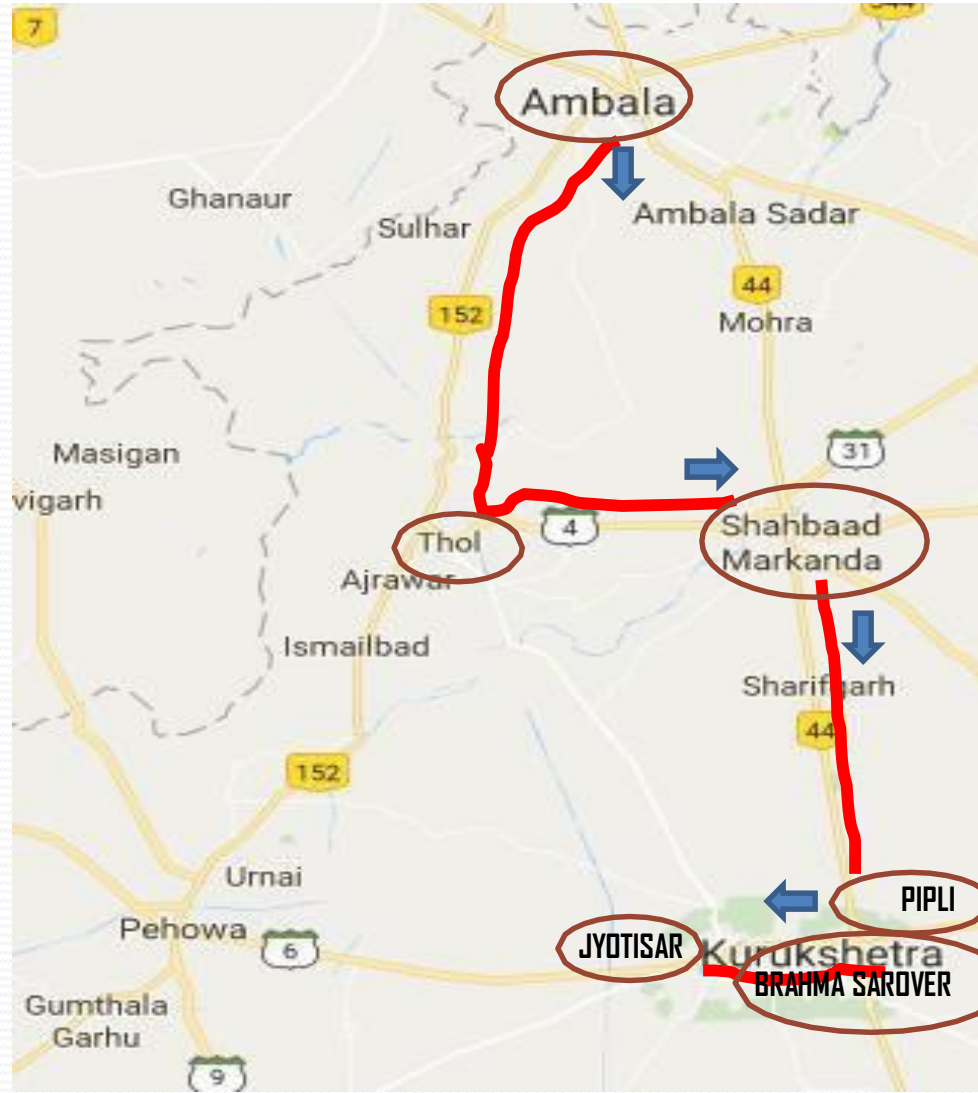

International Sarasvati Mahotsav 2018 (18th to 22nd Jan)

SARASVATI HERITAGE YATRA DAY 1 THURSDAY 18TH January, 2018

From	To	Place	Programme
10.00 AM	10.30 AM	ADIBADRI	Poojan and Yatra Prarambh
11.30 AM	1.00 PM	BILASPUR	JAN SABHA
2.00 PM	3.00 PM	JAGADHARI	JAN SABHA
4.00 PM		SARASVATI NAGAR	PROG & STAY

International Sarasvati Mahotsav 2018 (18th to 22nd Jan)

SARASVATI HERITAGE YATRA DAY 2 FRIDAY 19TH January, 2018

From	To	Place	Programme
9.00 AM		SARASVATI NAGAR	Prarambh
10.00 AM	11.00 AM	NARAINGARH	PROGRAMME
12.00 noon	01.00 PM	Raipurrani	PROGRAMME
2.00 PM	4.00 PM	Panchkula	PROGRAMME & STAY.

International Sarasvati Mahotsav 2018 (18th to 22nd Jan)

SARASVATI HERITAGE YATRA

DAY 3 SATURDAY

20th January, 2018

From	To	Place	Programme
9.00 AM		PANCHKULA	Yatra Prarambh
10.00 AM	10.30 AM	BARWALA	PROGRAMME
11.00 AM	11.30 AM	SEHZADPUR	PROGRAMME
12.00 noon	12.30 PM	SAHA	PROGRAMME
1.30 PM	02.00 PM	AMBALA CANT.	PROGRAMME
4.00 PM		AMBALA CITY	NIGHT PROGRAMME AND STAY

International Sarasvati Mahotsav 2018 (18th to 22nd Jan)

SARASVATI HERITAGE YATRA DAY 4 SUNDAY 21th January, 2018

From	To	Place	Programme
09.00 AM		AMBALA CITY	Yatra Prarambh
10.30 AM	11.00 AM	THOL (ISMALABAD)	PROGRAMME
12.30 PM	01.00 PM	SHAHABAD	PROGRAMME
1.30 PM	2.00 PM	PIPLI	PROGRAMME
2.30 PM	3.30 PM	BRAHMA SAROVAR	PROGRAMME
4.30 PM		JYOTISAR	NIGHT PROGRAMME AND STAY