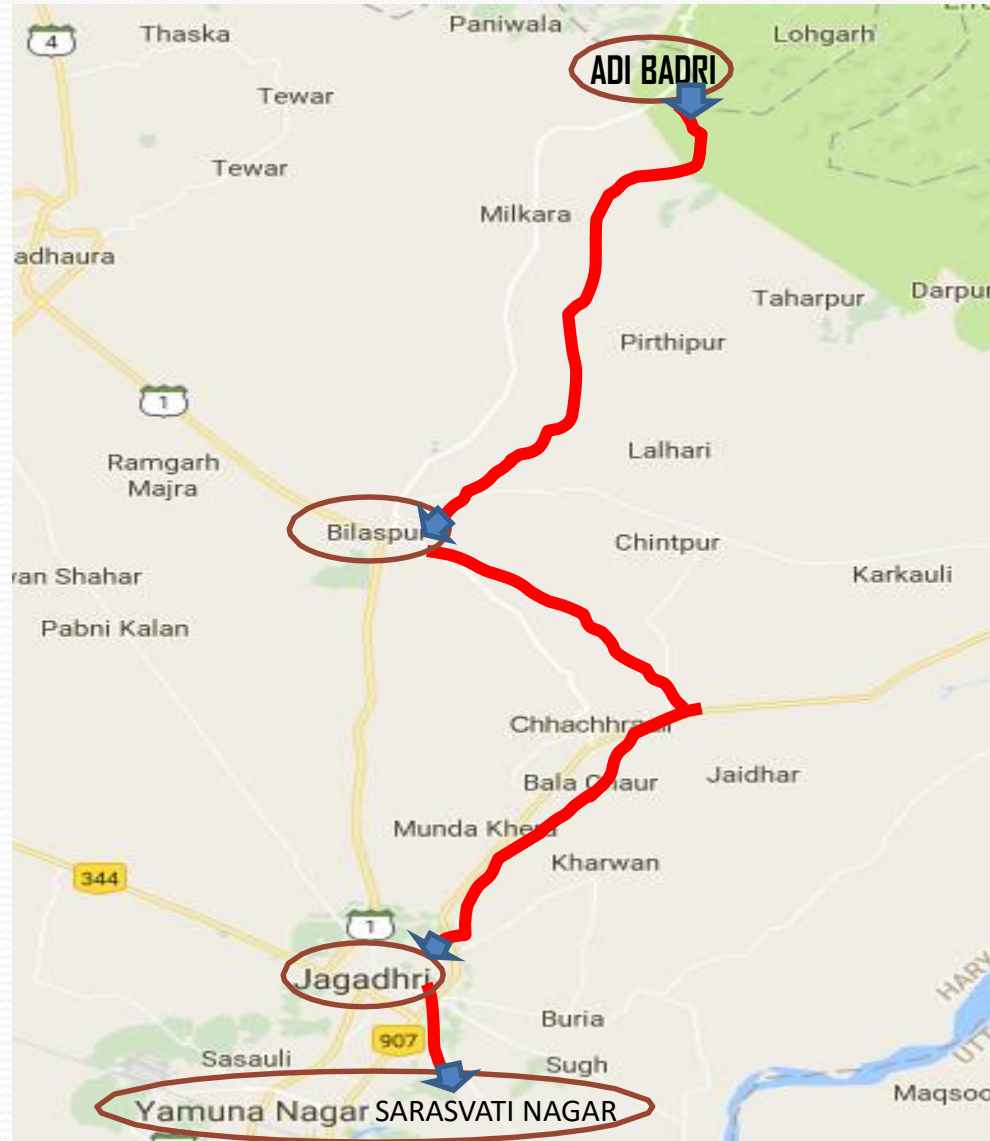

International Sarasvati Mahotsav 2018 (18th to 22nd Jan)

SARASVATI HERITAGE YATRA DAY 1 THURSDAY 18TH January, 2018

From	To	Place	Programme
10.00 AM	10.30 AM	ADIBADRI	Poojan and Yatra Prarambh
11.30 AM	1.00 PM	BILASPUR	JAN SABHA
2.00 PM	3.00 PM	JAGADHARI	JAN SABHA
4.00 PM		SARASVATI NAGAR	PROG & STAY

International Sarasvati Mahotsav 2018 (18th to 22nd Jan)

SARASVATI HERITAGE YATRA DAY 2 FRIDAY 19TH January, 2018

From	To	Place	Programme
9.00 AM		SARASVATI NAGAR	Prarambh
10.00 AM	11.00 AM	NARAINGARH	PROGRAMME
12.00 noon	01.00 PM	Raipurrani	PROGRAMME
2.00 PM	4.00 PM	Panchkula	PROGRAMME & STAY.

International Sarasvati Mahotsav 2018 (18th to 22nd Jan)

SARASVATI HERITAGE YATRA

DAY 3 SATURDAY

20th January, 2018

From	To	Place	Programme
9.00 AM		PANCHKULA	Yatra Prarambh
10.00 AM	10.30 AM	BARWALA	PROGRAMME
11.00 AM	11.30 AM	SEHZADPUR	PROGRAMME
12.00 noon	12.30 PM	SAHA	PROGRAMME
1.30 PM	02.00 PM	AMBALA CANT.	PROGRAMME
4.00 PM		AMBALA CITY	NIGHT PROGRAMME AND STAY

International Sarasvati Mahotsav 2018 (18th to 22nd Jan)

SARASVATI HERITAGE YATRA DAY 4 SUNDAY 21th January, 2018

From	To	Place	Programme
09.00 AM		AMBALA CITY	Yatra Prarambh
10.30 AM	11.00 AM	THOL (ISMALABAD)	PROGRAMME
12.30 PM	01.00 PM	SHAHABAD	PROGRAMME
1.30 PM	2.00 PM	PIPLI	PROGRAMME
2.30 PM	3.30 PM	BRAHMA SAROVAR	PROGRAMME
4.30 PM		JYOTISAR	NIGHT PROGRAMME AND STAY