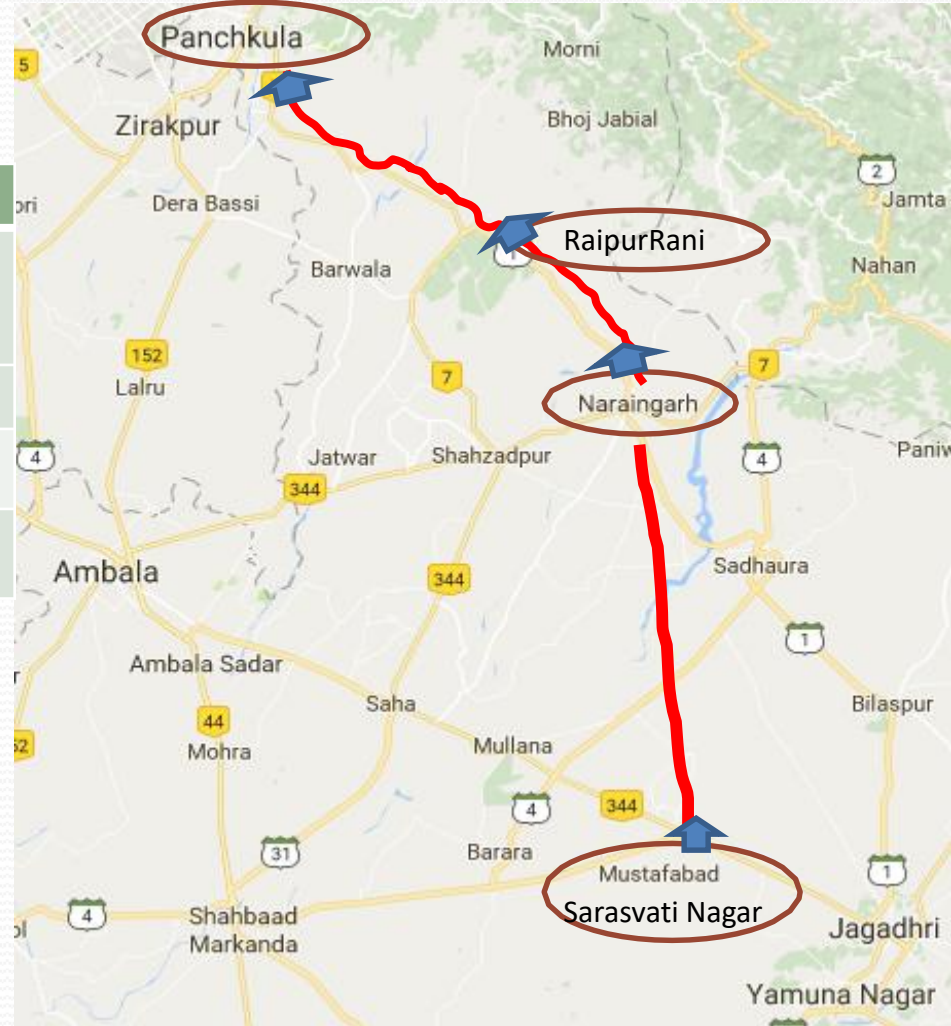

International Sarasvati Mahotsav 2018 (18th to 22nd Jan)

SARASVATI HERITAGE YATRA DAY 1 THURSDAY 18TH January, 2018

From	To	Place	Programme
10.00 AM	10.30 AM	ADIBADRI	Poojan and Yatra Prarambh
11.30 AM	1.00 PM	BILASPUR	JAN SABHA
2.00 PM	3.00 PM	JAGADHARI	JAN SABHA
4.00 PM		SARASVATI NAGAR	PROG & STAY

International Sarasvati Mahotsav 2018 (18th to 22nd Jan)

SARASVATI HERITAGE YATRA DAY 2 FRIDAY 19TH January, 2018

From	To	Place	Programme
9.00 AM		SARASVATI NAGAR	Prarambh
10.00 AM	11.00 AM	NARAINGARH	PROGRAMME
12.00 noon	01.00 PM	Raipurrani	PROGRAMME
2.00 PM	4.00 PM	Panchkula	PROGRAMME & STAY.

International Sarasvati Mahotsav 2018 (18th to 22nd Jan)

SARASVATI HERITAGE YATRA

DAY 3 SATURDAY

20th January, 2018

From	To	Place	Programme
9.00 AM		PANCHKULA	Yatra Prarambh
10.00 AM	10.30 AM	BARWALA	PROGRAMME
11.00 AM	11.30 AM	SEHZADPUR	PROGRAMME
12.00 noon	12.30 PM	SAHA	PROGRAMME
1.30 PM	02.00 PM	AMBALA CANT.	PROGRAMME
4.00 PM		AMBALA CITY	NIGHT PROGRAMME AND STAY

International Sarasvati Mahotsav 2018 (18th to 22nd Jan)

SARASVATI HERITAGE YATRA DAY 4 SUNDAY 21th January, 2018

From	To	Place	Programme
09.00 AM		AMBALA CITY	Yatra Prarambh
10.30 AM	11.00 AM	THOL (ISMALABAD)	PROGRAMME
12.30 PM	01.00 PM	SHAHABAD	PROGRAMME
1.30 PM	2.00 PM	PIPLI	PROGRAMME
2.30 PM	3.30 PM	BRAHMA SAROVAR	PROGRAMME
4.30 PM		JYOTISAR	NIGHT PROGRAMME AND STAY